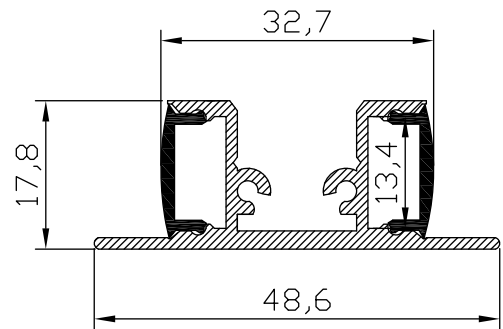

Color 

Unit: mm

Features:

1. Model: HL-BAPL040L
2. Material: AL6063+PC/PMMA
3. Surface: Anodized/Painting
4. Lighting source width: 14mm
5. Length: 4m/max
6. Installation: For hotel / living room / corridor / KTV decoration application.

Accessory:

End Cap

Aluminum Profile

Mounting Clip (PC)

Cover

Installation: